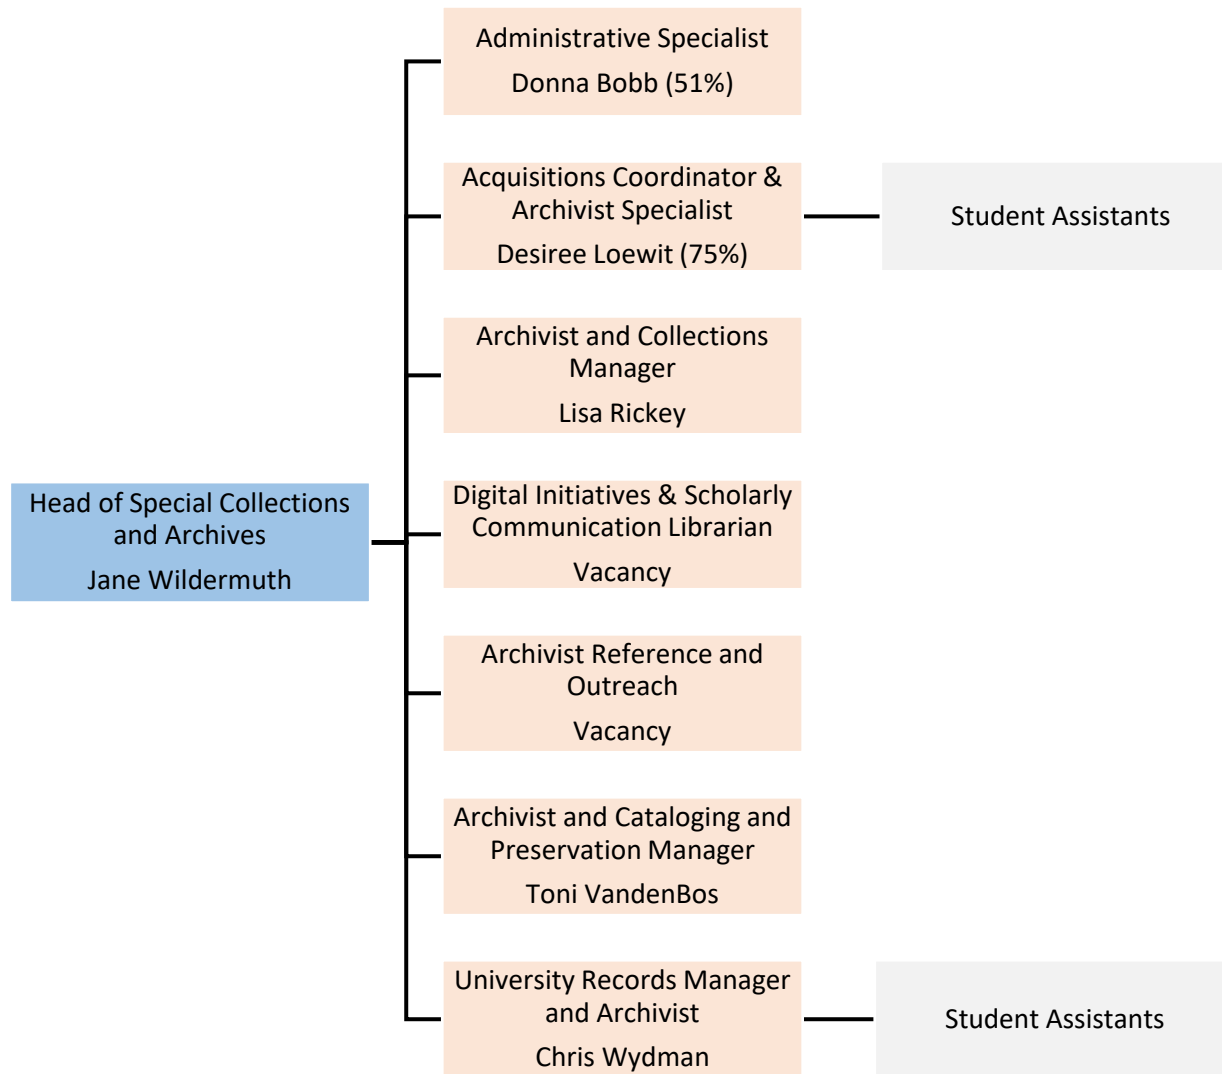

Wright State University
University Libraries
Provost
Organizational Chart

Wright State University
University Libraries
Administration
Organizational Chart

Wright State University
University Libraries
Collections
Organizational Chart

Wright State University
University Libraries
Content Acquisition and Management
Organizational Chart

Wright State University
University Libraries
Instruction and Research Services
Organizational Chart

Wright State University
University Libraries
Library Technology Services
Organizational Chart

Wright State University
University Libraries
Resource Delivery Services
Organizational Chart

Wright State University
University Libraries
Special Collections and Archives
Organizational Chart

Wright State University
University Libraries
Subject Librarians
Organizational Chart