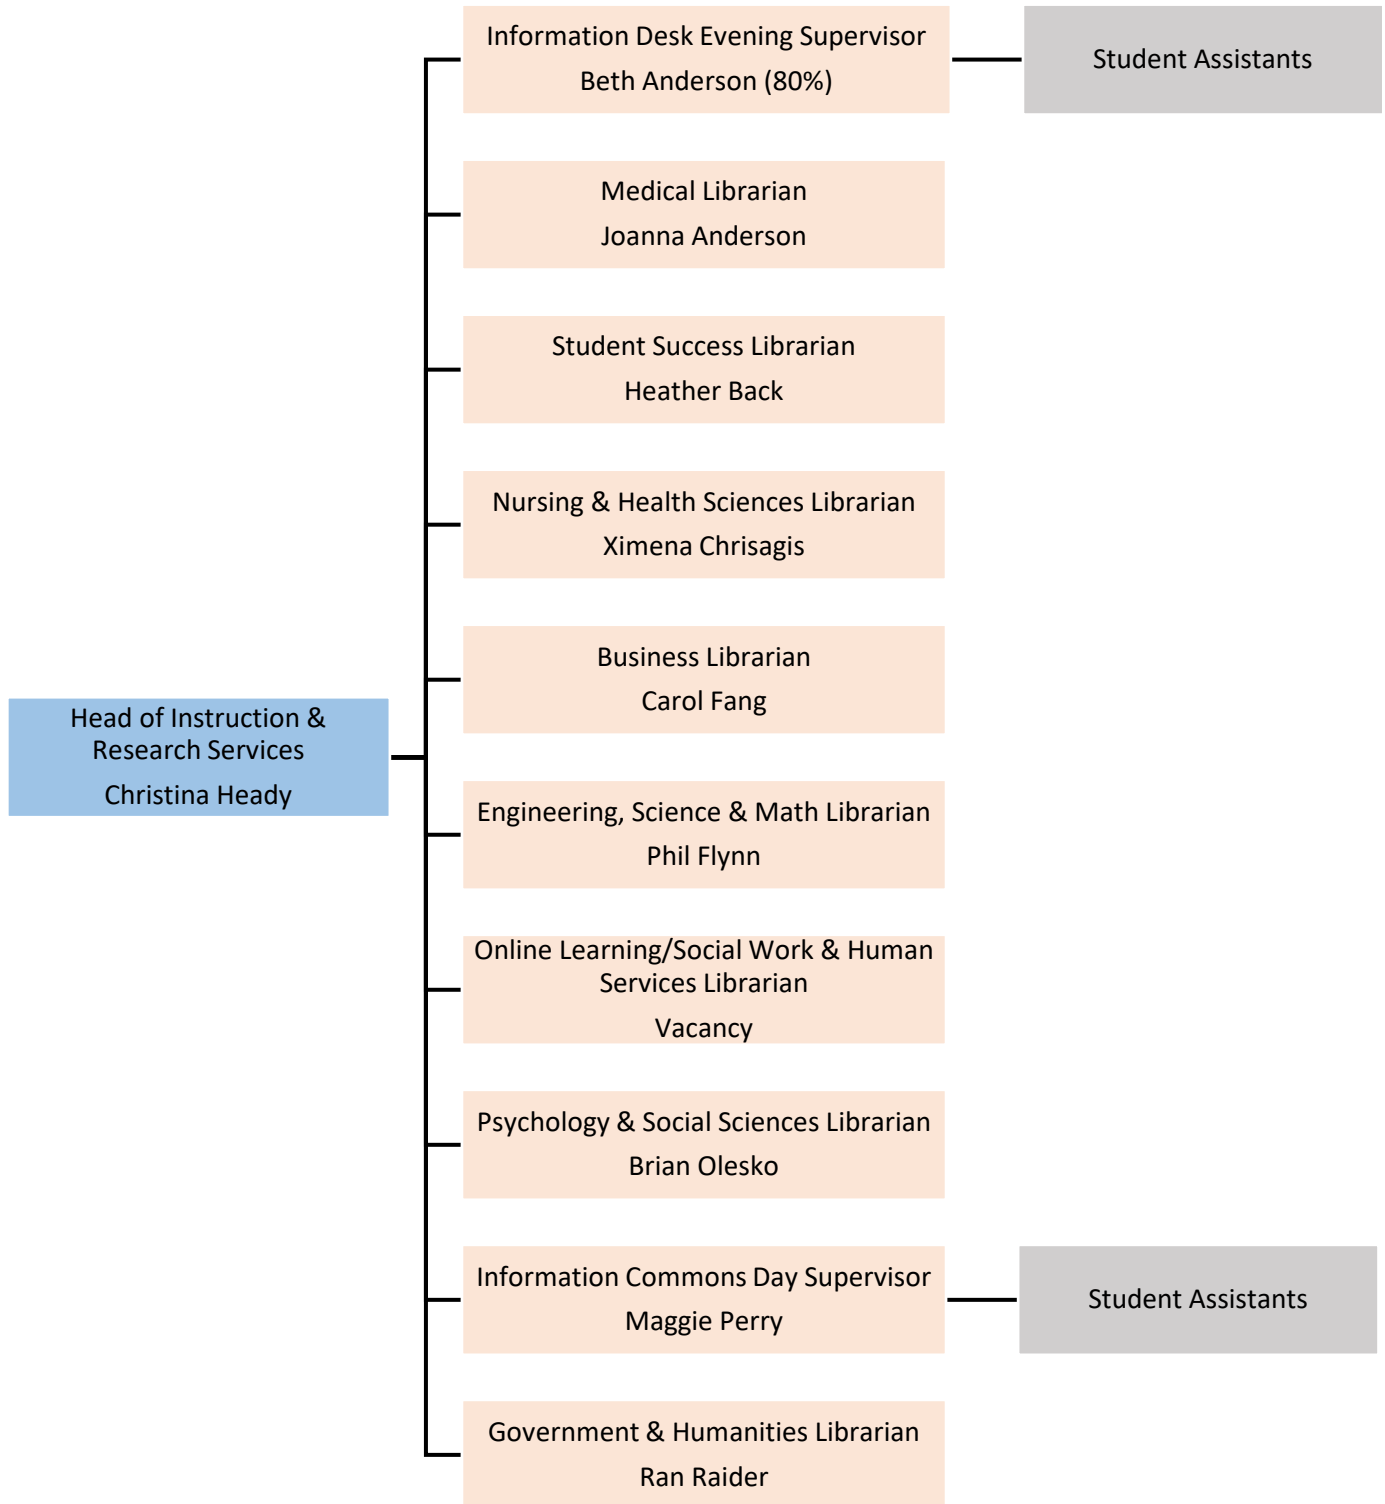

Wright State University
University Libraries
Provost
Organizational Chart

Wright State University
University Libraries
Administration
Organizational Chart

Wright State University
University Libraries
Content Acquisition and Management
Organizational Chart

Wright State University
University Libraries
Instruction and Research Services
Organizational Chart

Wright State University
University Libraries
Library Technology Services
Organizational Chart

Wright State University
University Libraries
Resource Delivery Services
Organizational Chart

Wright State University
University Libraries
Special Collections and Archives
Organizational Chart