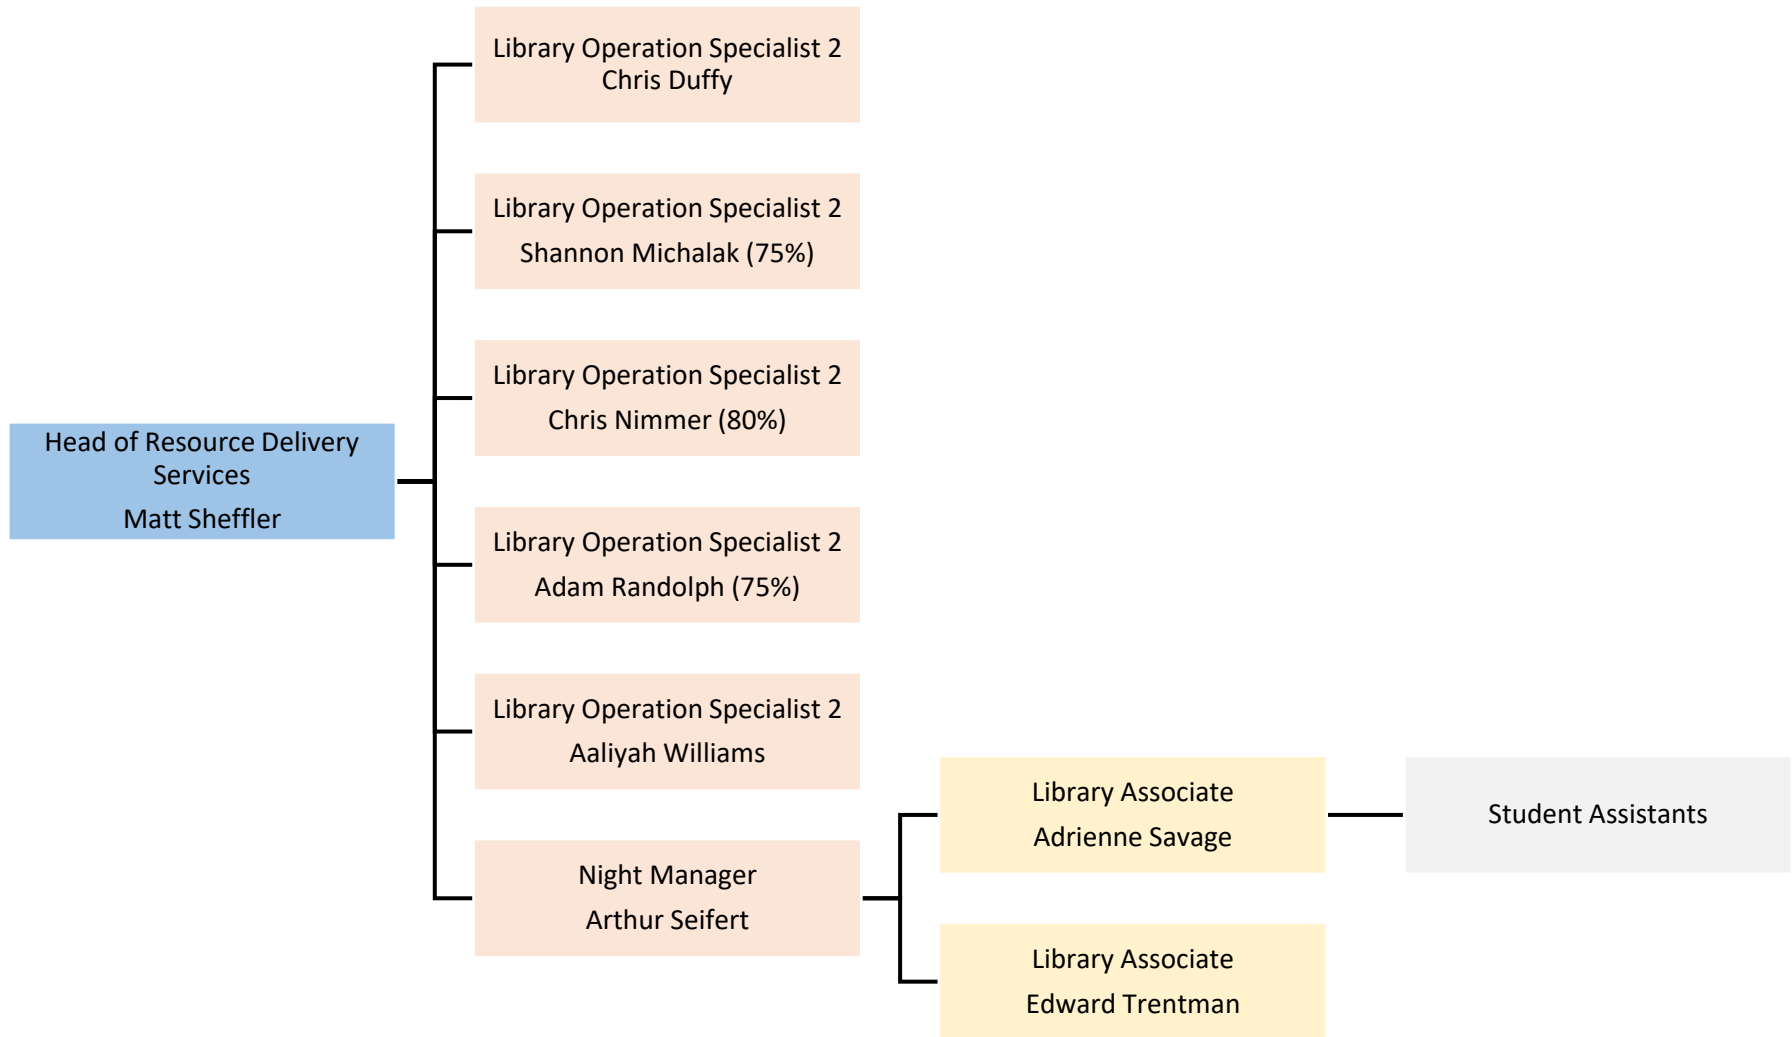

Wright State University
University Libraries
Resource Delivery Services
Organizational Chart