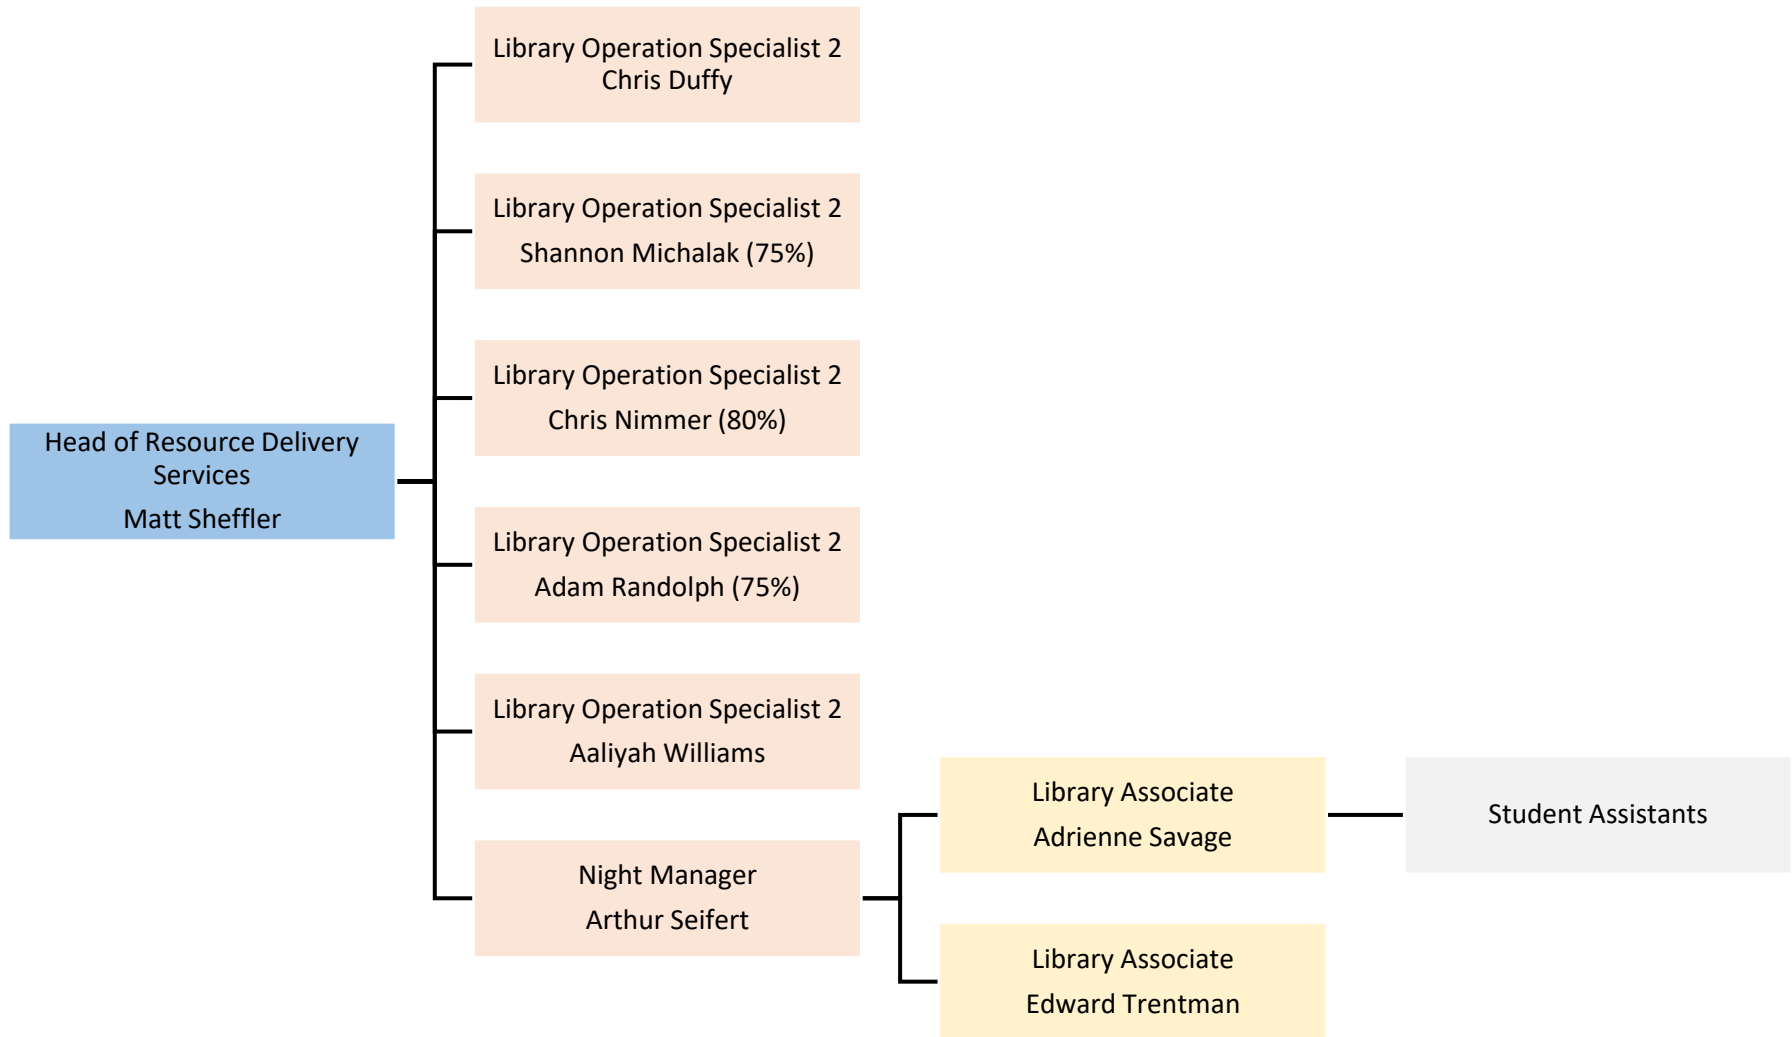

Wright State University
University Libraries
Provost
Organizational Chart

Wright State University
University Libraries
Administration
Organizational Chart

Wright State University
University Libraries
Content Acquisition and Management
Organizational Chart

Wright State University
University Libraries
Instruction and Research Services
Organizational Chart

Wright State University
University Libraries
Library Technology Services
Organizational Chart

Wright State University
University Libraries
Resource Delivery Services
Organizational Chart