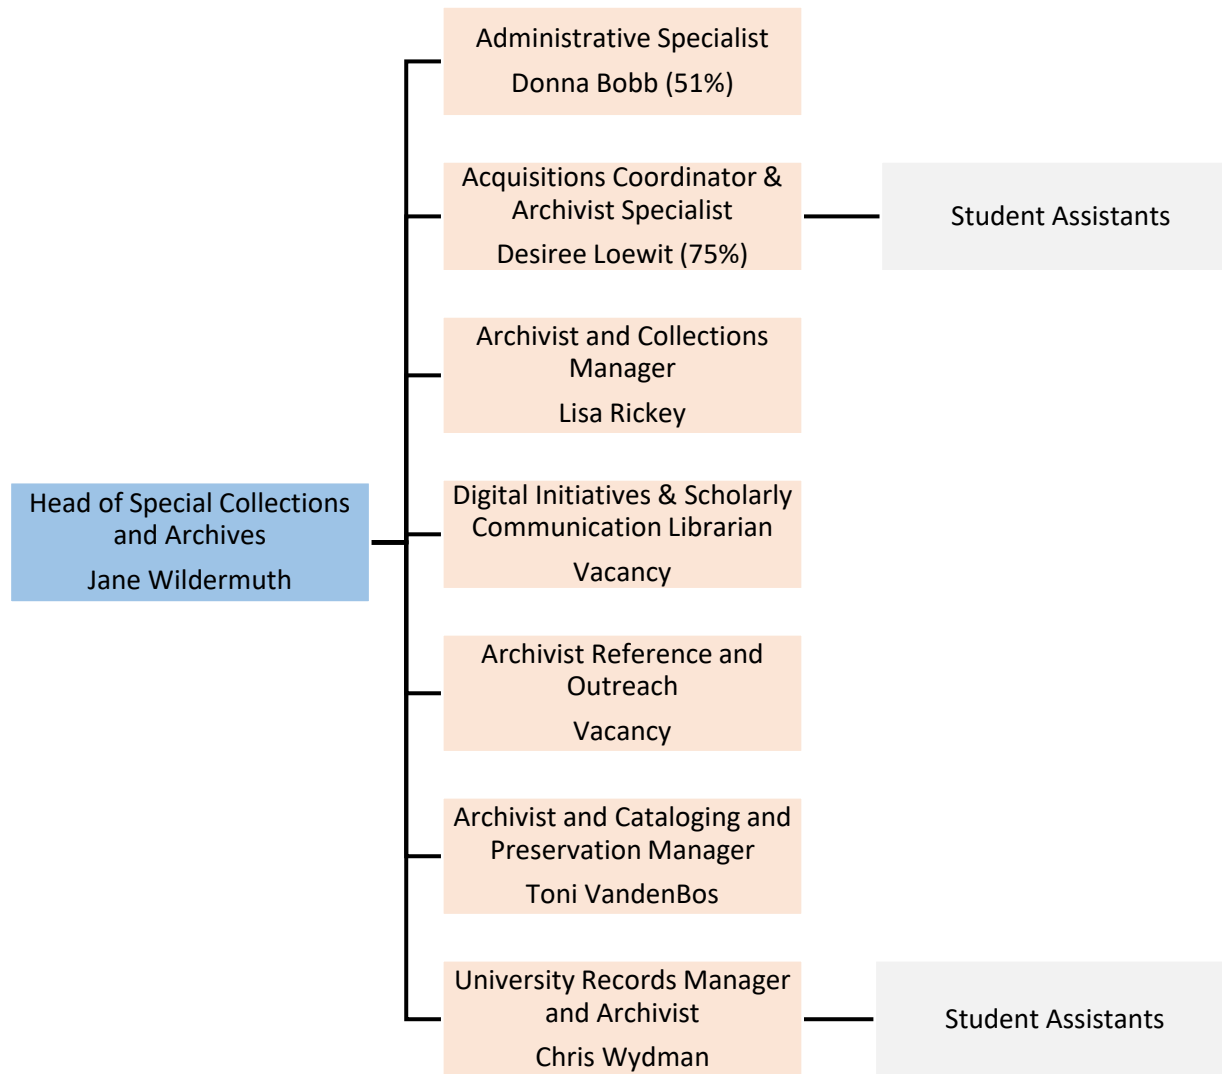

Wright State University
University Libraries
Provost
Organizational Chart

Wright State University
University Libraries
Administration
Organizational Chart

Wright State University
University Libraries
Content Acquisition and Management
Organizational Chart

Wright State University
University Libraries
Instruction and Research Services
Organizational Chart

Wright State University
University Libraries
Library Technology Services
Organizational Chart

Wright State University
University Libraries
Resource Delivery Services
Organizational Chart

Wright State University
University Libraries
Special Collections and Archives
Organizational Chart

Wright State University
University Libraries
Subject Librarians
Organizational Chart