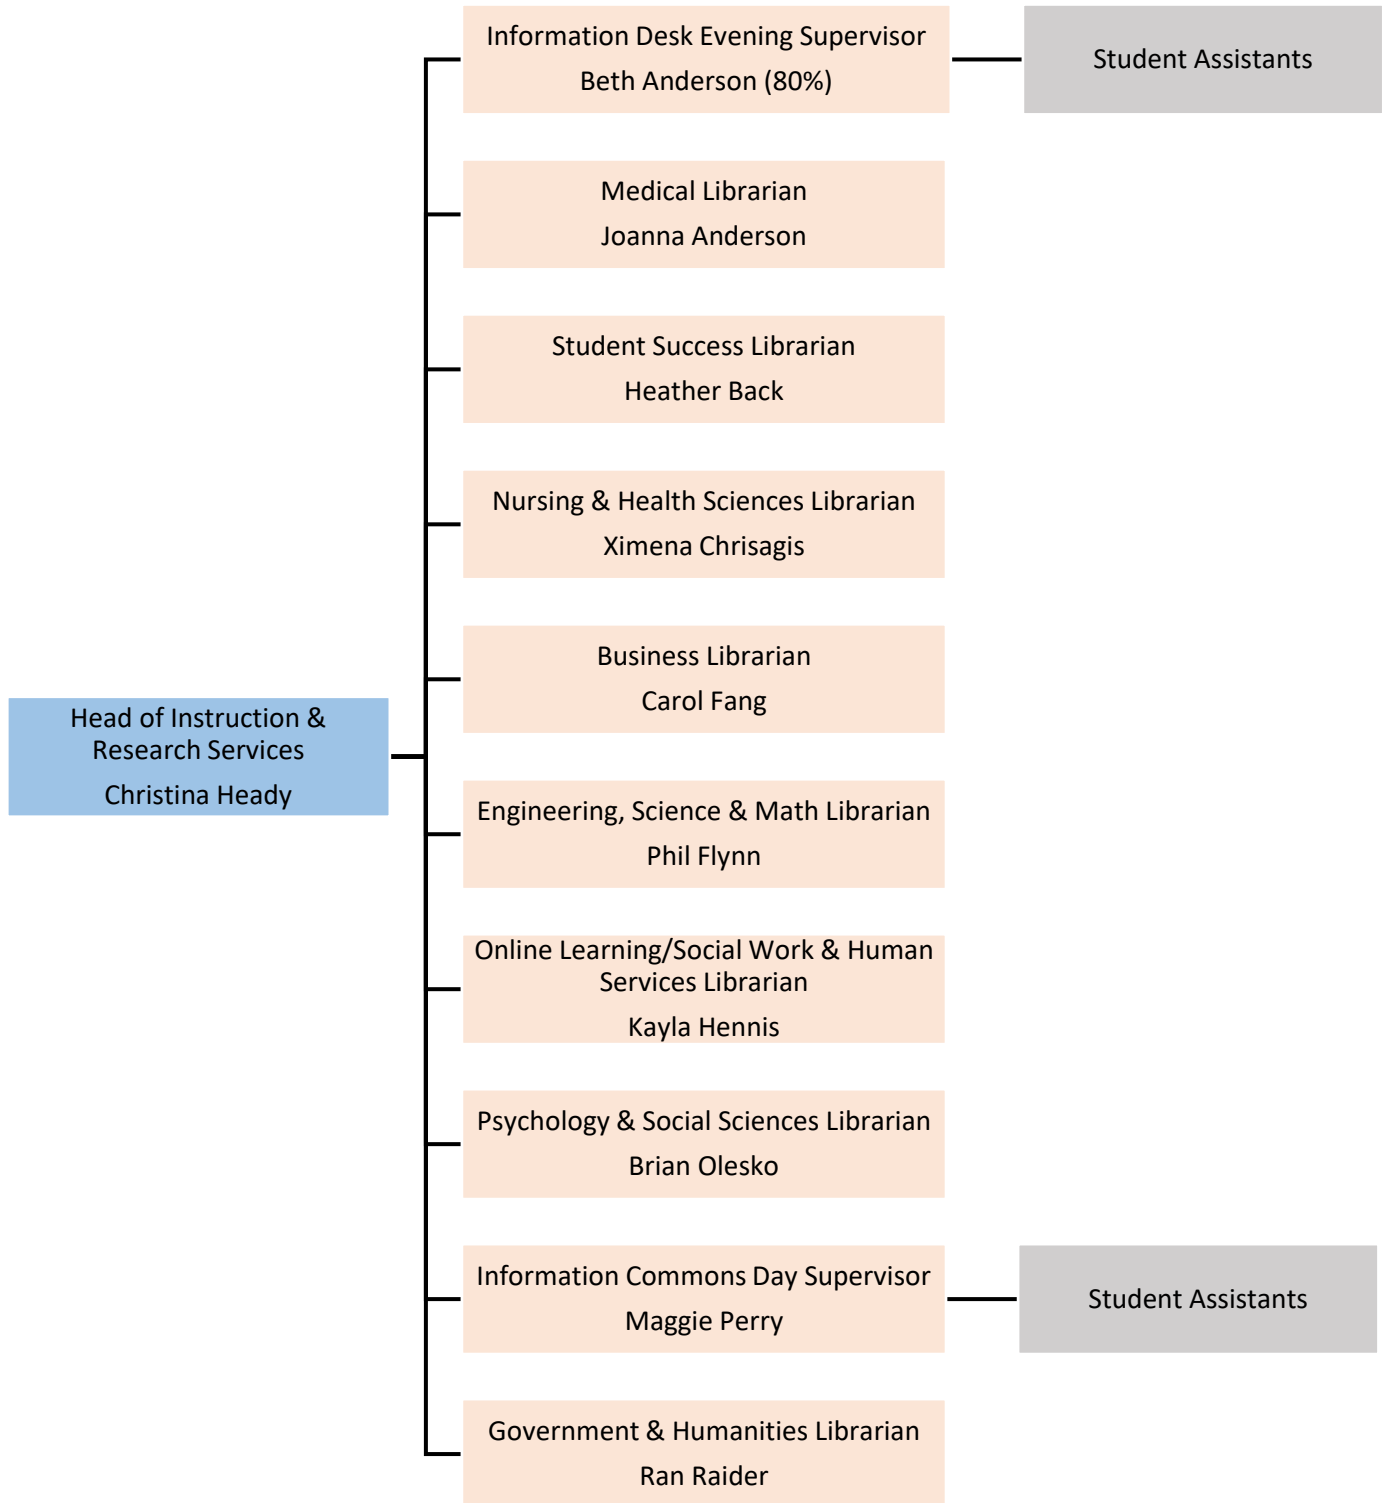

Wright State University
University Libraries
Provost
Organizational Chart

Wright State University
University Libraries
Administration
Organizational Chart

Wright State University
University Libraries
Content Acquisition and Management
Organizational Chart

Wright State University
University Libraries
Instruction and Research Services
Organizational Chart

Wright State University
University Libraries
Library Technology Services
Organizational Chart

Wright State University
University Libraries
Resource Delivery Services
Organizational Chart

Wright State University
University Libraries
Special Collections and Archives
Organizational Chart

Wright State University
University Libraries
Subject Librarians
Organizational Chart